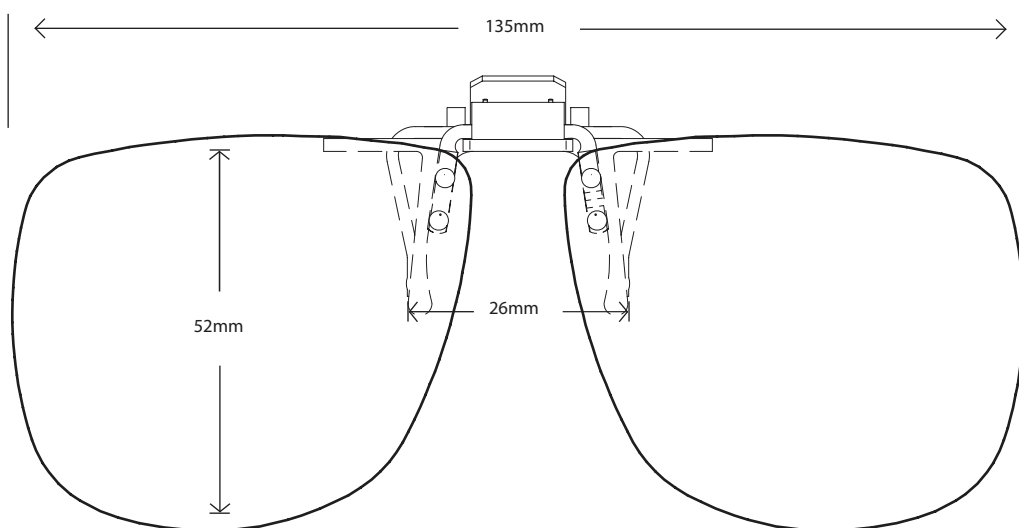

COCOONS SIZING GUIDE INSTRUCTIONS

Use the shape illustrations below to find the Cocoons Flip-Up clip size that will most accurately fit your prescription glasses. To use the fitting guide, print out this form at 100% actual size and then place your prescription glasses face down on each shape to determine which one will most accurately match your eyewear.

ISOLATE YOUR EYES
COCOONS®

The image of the Euro should be the same size as an actual Euro when printed at full scale. The image should be 23.25 mm in diameter at full size.

COCOONS SQR 58

Designed to be worn over Rx frames not exceeding 135 mm wide