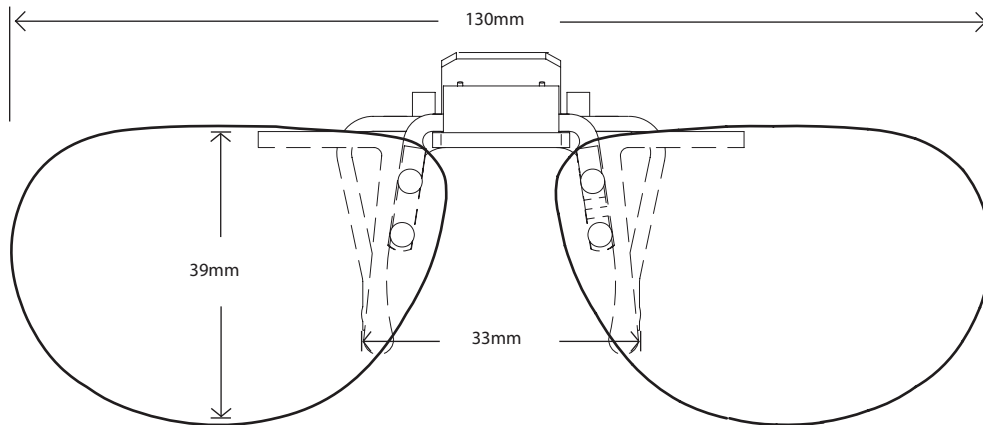

# COCOONS SIZING GUIDE INSTRUCTIONS

Use the shape illustrations below to find the Cocoons Flip-Up clip size that will most accurately fit your prescription glasses. To use the fitting guide, print out this form at 100% actual size and then place your prescription glasses face down on each shape to determine which one will most accurately match your eyewear.

ISOLATE YOUR EYES  
**COCOONS**<sup>®</sup>

The image of the Euro should be the same size as an actual Euro when printed at full scale. The image should be 23.25 mm in diameter at full size.

## COCOONS OVL 56

Designed to be worn over Rx frames not exceeding 130 mm wide