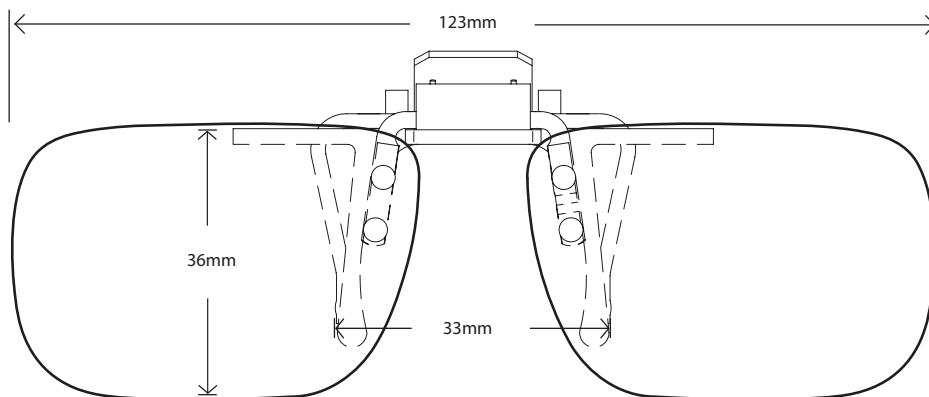

# COCOONS SIZING GUIDE INSTRUCTIONS

Use the shape illustrations below to find the Cocoons Flip-Up clip size that will most accurately fit your prescription glasses. To use the fitting guide, print out this form at 100% actual size and then place your prescription glasses face down on each shape to determine which one will most accurately match your eyewear.

ISOLATE YOUR EYES  
**COCOONS**<sup>®</sup>

The image of the Euro should be the same size as an actual Euro when printed at full scale. The image should be 23.25 mm in diameter at full size.

## COCOONS OVL 56

Designed to be worn over Rx frames not exceeding 130 mm wide

## COCOONS REC 54

Designed to be worn over Rx frames not exceeding 123 mm wide